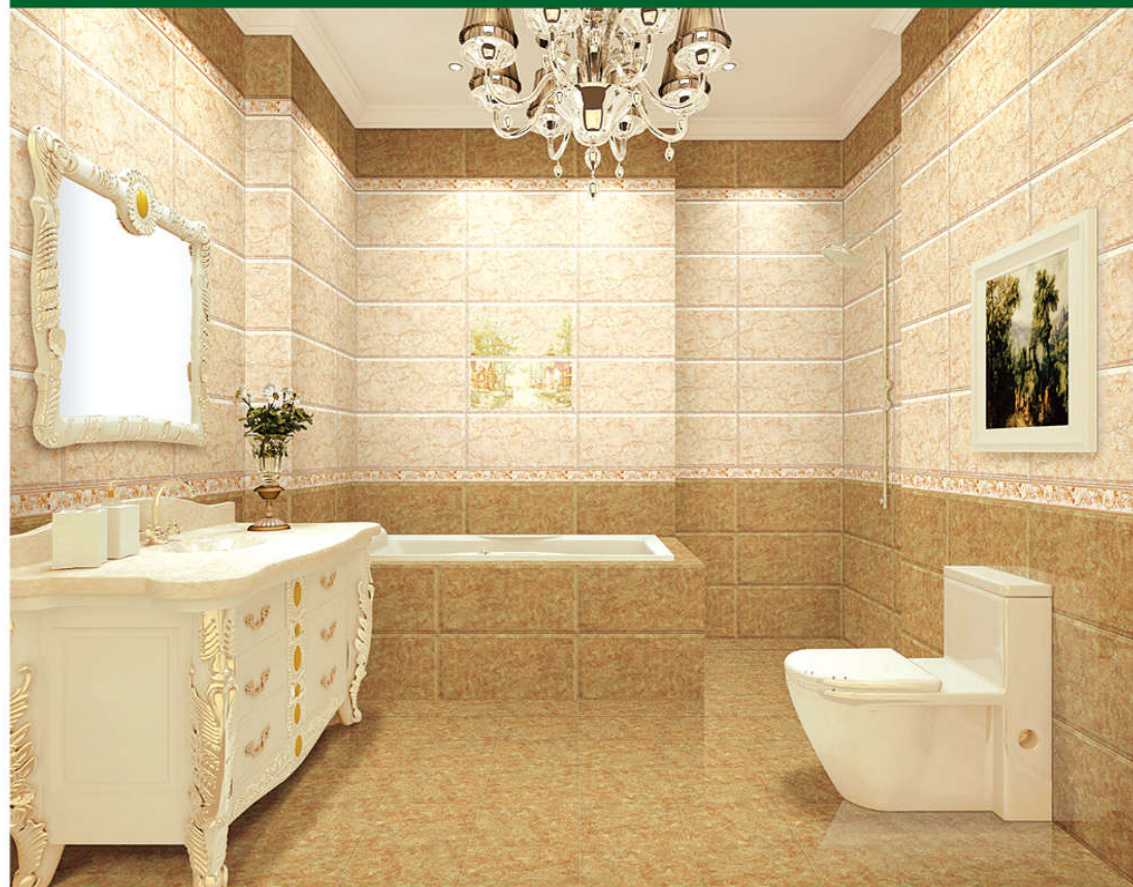

**OCEANLAND CERAMICS  
GLAZED FLOOR TILE**

SIZE: 300x300mm / 400x400mm

**OCEANLAND**

**OCEANLAND CERAMICS CO.,LTD**

Add : Building C1, Ceramics International Trading Center, No. 168,  
Jihua West Road, Nanzhuang, Foshan, Guangdong, China  
Tel: 0086-757- 82013382, 82013383, 82013380, 82013385  
Fax: 0086 757 82013381  
Email: info@oceanlandceramics.com  
Website: www.oceanlandceramics.com